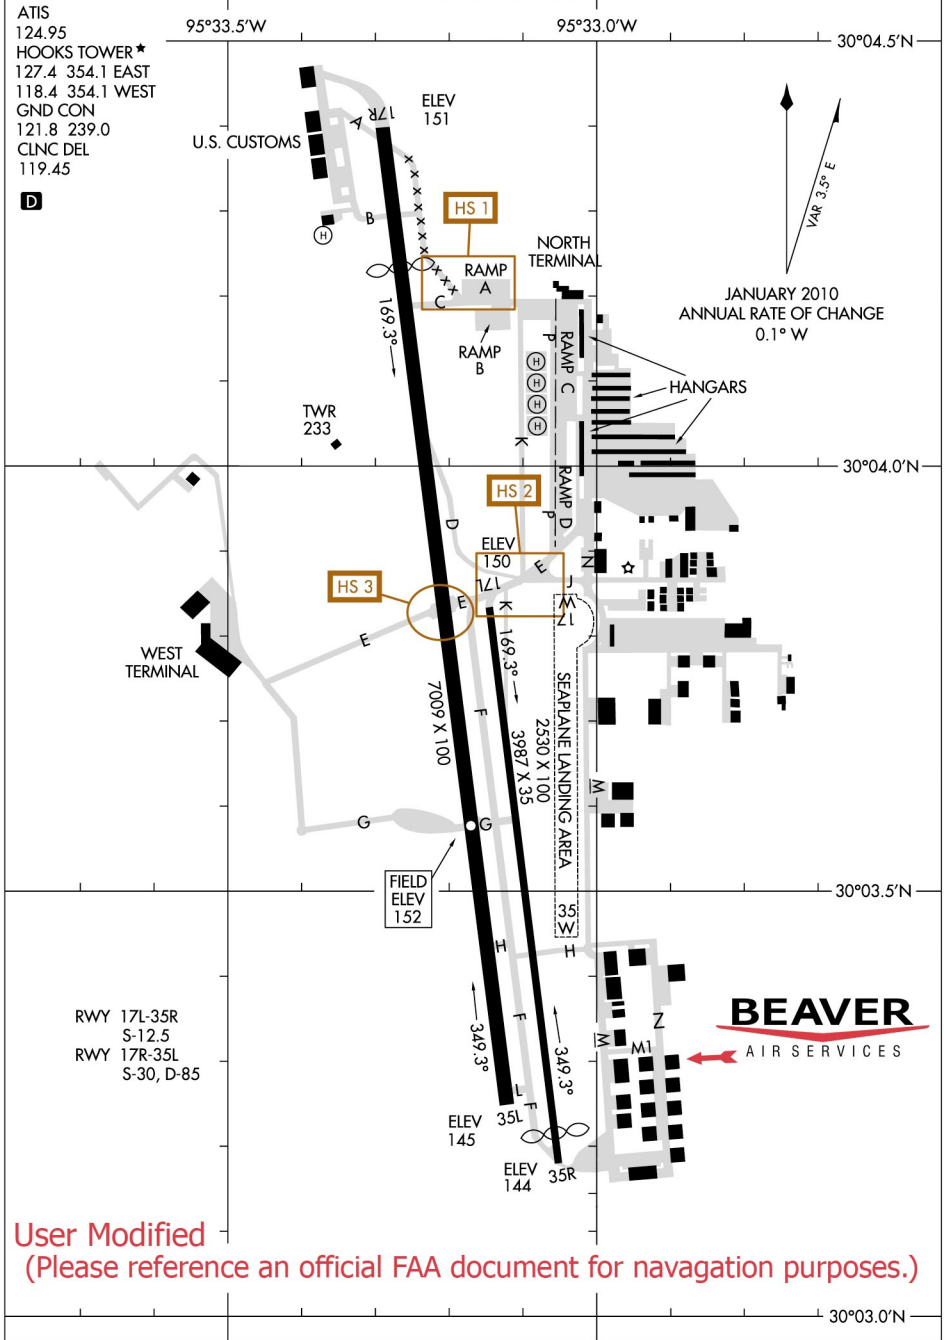

AIRPORT DIAGRAM

HOUSTON/DAVID WAYNE HOOKS MEMORIAL (DWH)
HOUSTON, TEXAS
User Modified

AIRPORT DIAGRAM

HOUSTON, TEXAS
HOUSTON/DAVID WAYNE HOOKS MEMORIAL (DWH)

SC-5, 14 NOV 2013 to 12 DEC 2013

SC-5, 14 NOV 2013 to 12 DEC 2013